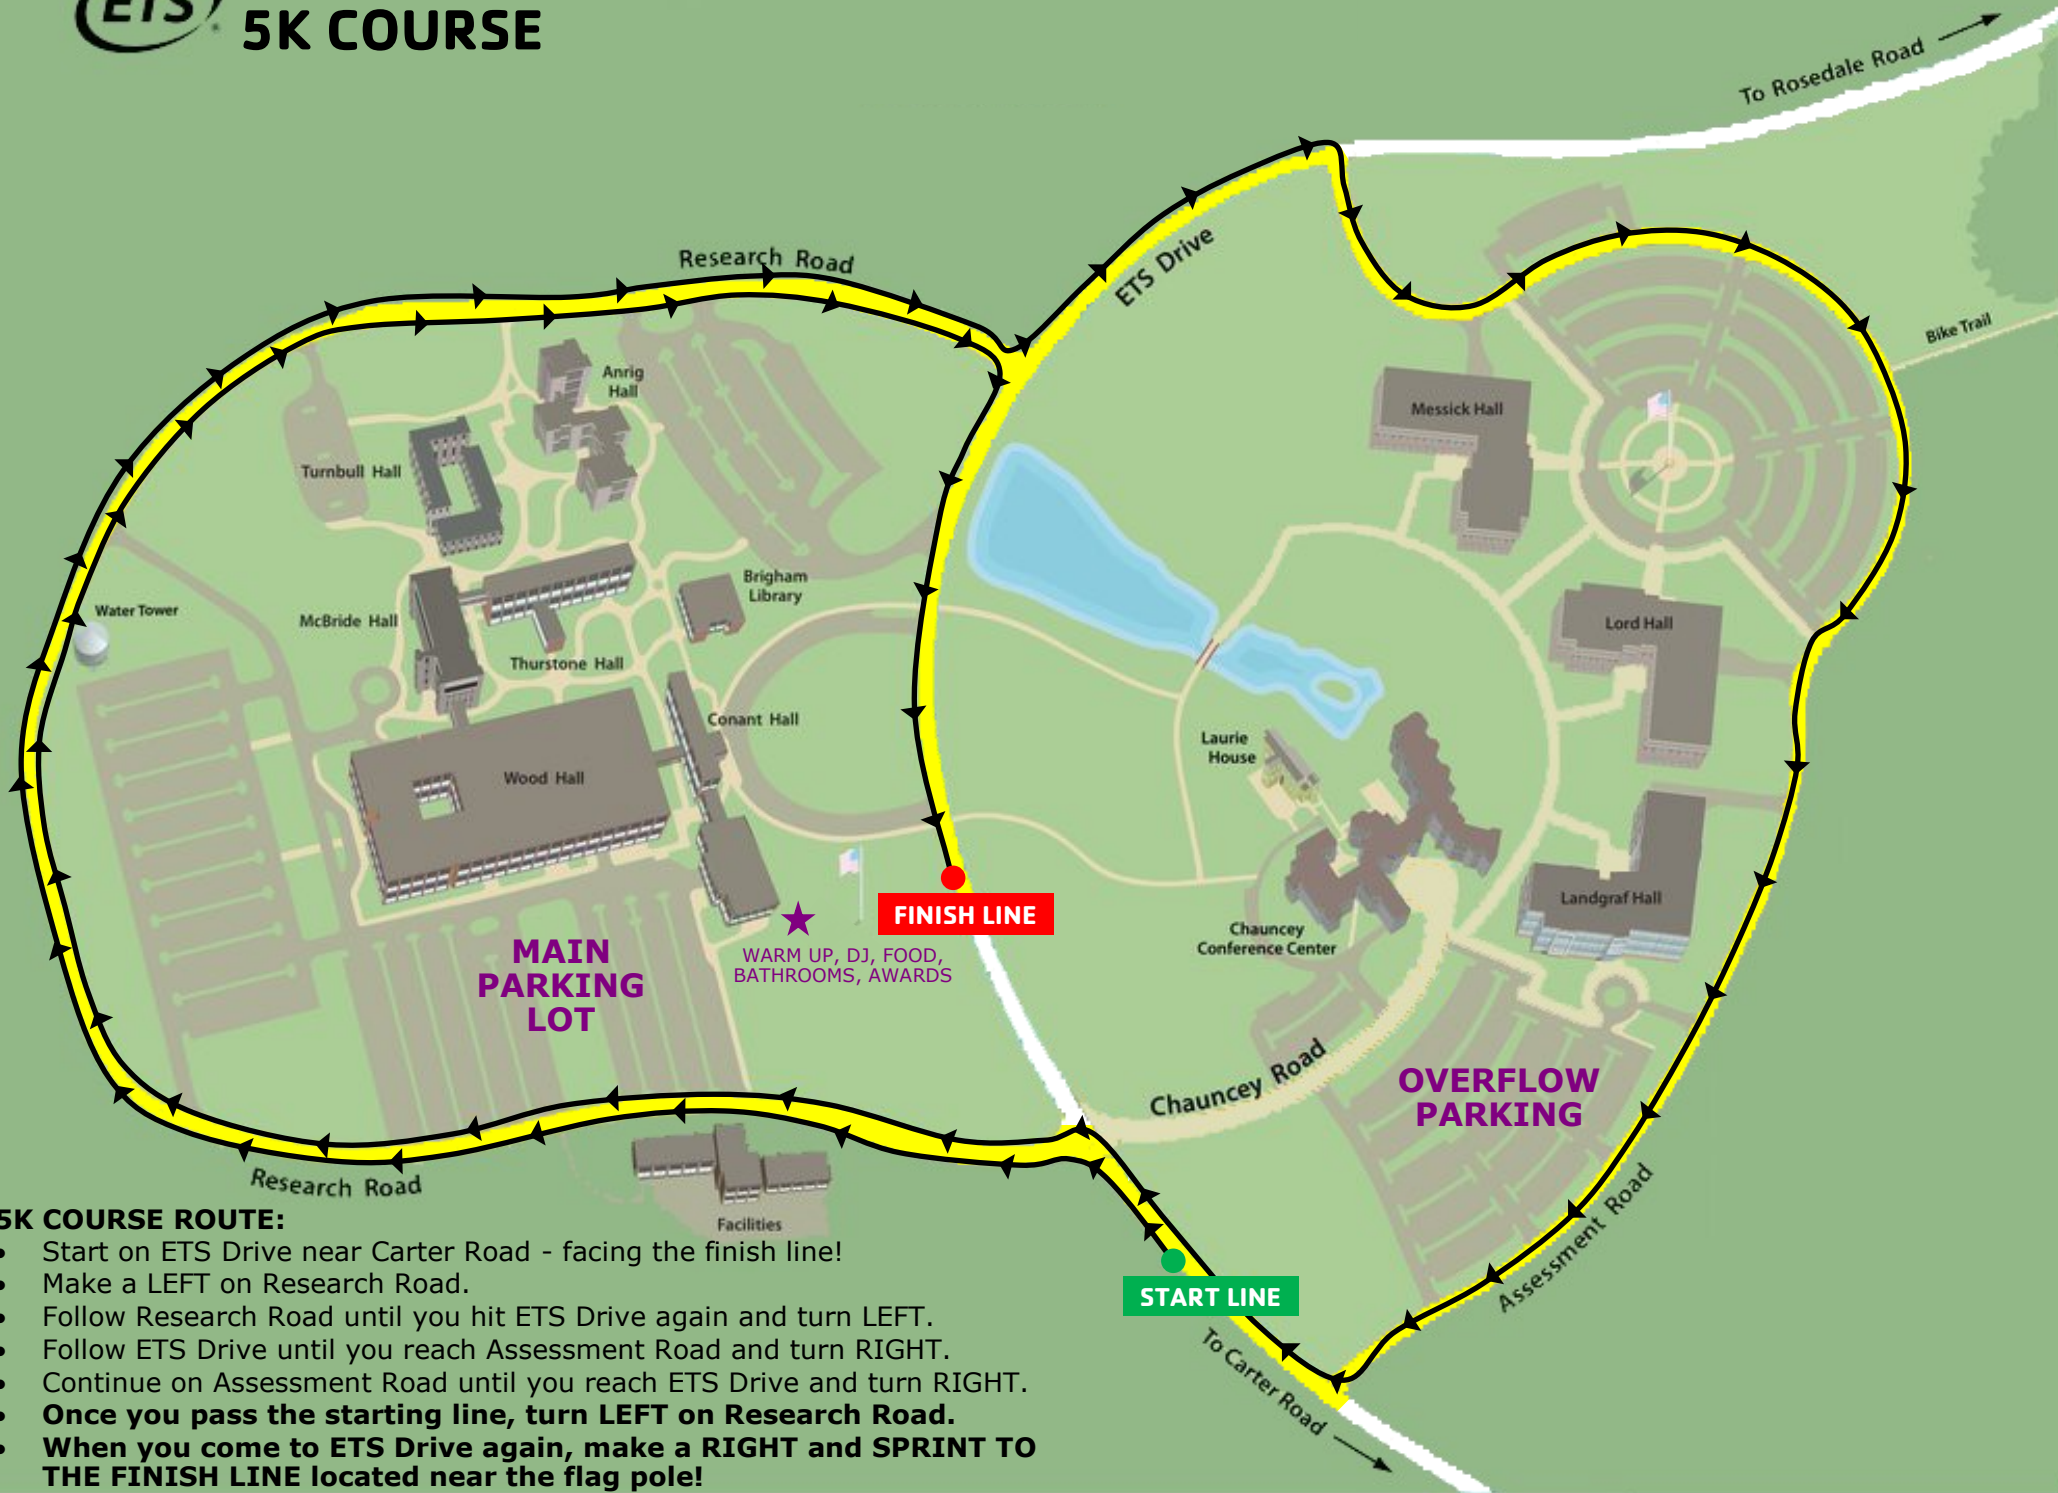

ETS PRINCETON FAMILY YMCA 5K COURSE

5K COURSE ROUTE:

- Start on ETS Drive near Carter Road - facing the finish line!
- Make a LEFT on Research Road.
- Follow Research Road until you hit ETS Drive again and turn LEFT.
- Follow ETS Drive until you reach Assessment Road and turn RIGHT.
- Continue on Assessment Road until you reach ETS Drive and turn RIGHT.
- **Once you pass the starting line, turn LEFT on Research Road.**
- **When you come to ETS Drive again, make a RIGHT and SPRINT TO THE FINISH LINE located near the flag pole!**