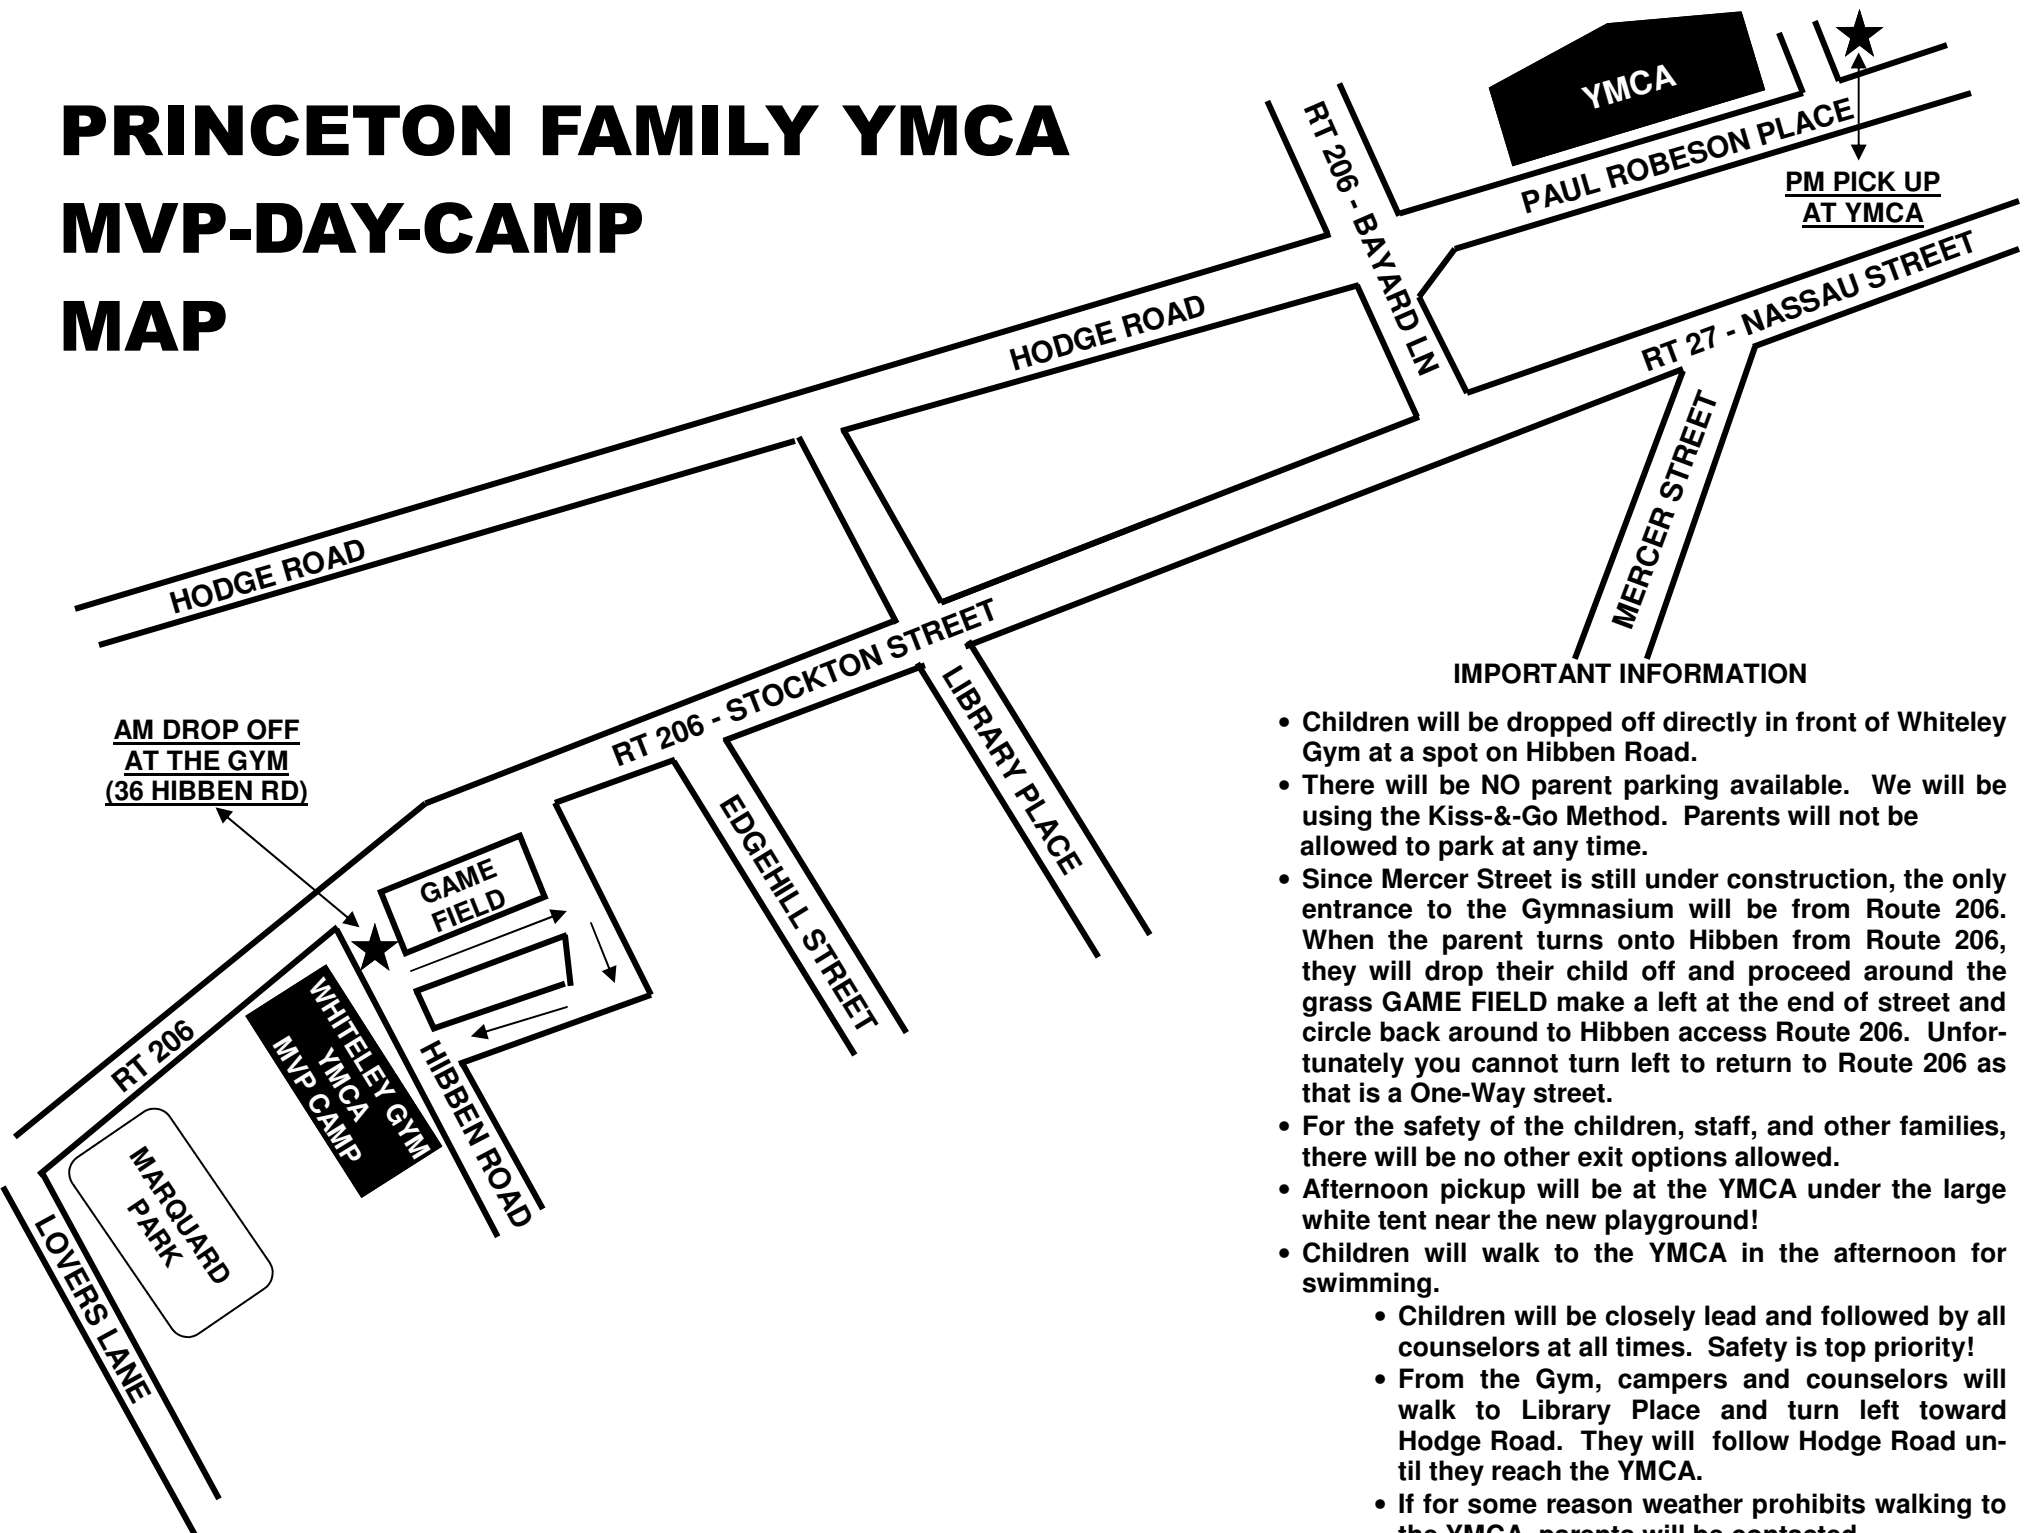

PRINCETON FAMILY YMCA MVP-DAY-CAMP MAP

IMPORTANT INFORMATION

- Children will be dropped off directly in front of Whiteley Gym at a spot on Hibben Road.
- There will be NO parent parking available. We will be using the Kiss-&-Go Method. Parents will not be allowed to park at any time.
- Since Mercer Street is still under construction, the only entrance to the Gymnasium will be from Route 206. When the parent turns onto Hibben from Route 206, they will drop their child off and proceed around the grass GAME FIELD make a left at the end of street and circle back around to Hibben access Route 206. Unfortunately you cannot turn left to return to Route 206 as that is a One-Way street.
- For the safety of the children, staff, and other families, there will be no other exit options allowed.
- Afternoon pickup will be at the YMCA under the large white tent near the new playground!
- Children will walk to the YMCA in the afternoon for swimming.
 - Children will be closely lead and followed by all counselors at all times. Safety is top priority!
 - From the Gym, campers and counselors will walk to Library Place and turn left toward Hodge Road. They will follow Hodge Road until they reach the YMCA.
 - If for some reason weather prohibits walking to the YMCA, parents will be contacted appropriately.